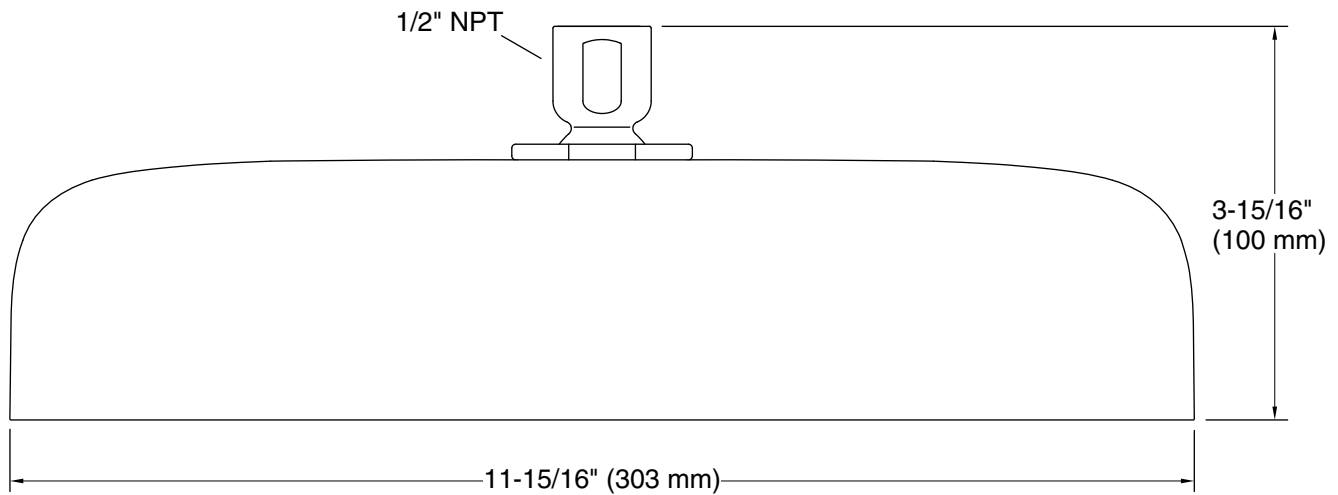

Color	Code	Description
	CP	Polished Chrome
	BN	Vibrant® Brushed Nickel
	BL	Matte Black
	2MB	Vibrant® Brushed Moderne Brass

Technical Information

All product dimensions are nominal.

Showerhead/Body Spray: